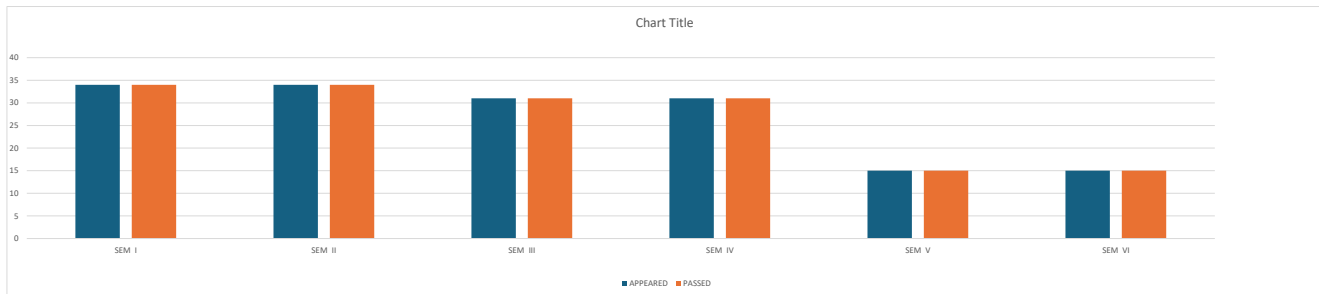

TELANGANA TRIBAL WELFARE RESIDENTIAL DEGREE COLLEGE (G) - MAHABUBABAD

**COMPUTER SCIENCE RESULT ANALYSIS**

Academic Year 2017- 18

SEMESTER	APPEARED	PASSED	PERCENTAGE
SEM I	20	20	100%
SEM II	22	22	100%

Academic Year 2018-19

SEMESTER	APPEARED	PASSED	PERCENTAGE
SEM I	31	31	100%
SEM II	31	31	100%
SEM III	18	18	100%
SEM IV	16	16	100%

Academic Year 2019-20

SEMESTER	APPEARED	PASSED	PERCENTAGE
SEM I	34	34	100%
SEM II	34	34	100%
SEM III	31	31	100%
SEM IV	31	31	100%
SEM V	15	15	100%
SEM VI	15	15	100%