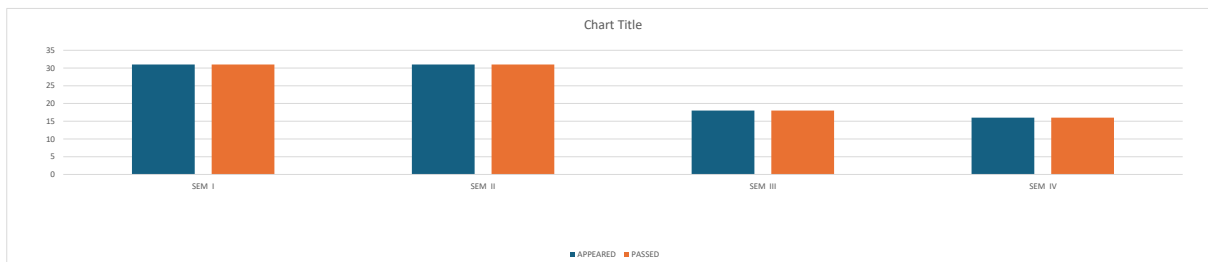

TELANGANA TRIBAL WELFARE RESIDENTIAL DEGREE COLLEGE (G) - MAHABUBABAD

**COMPUTER SCIENCE RESULT ANALYSIS**

Academic Year 2017- 18

SEMESTER	APPEARED	PASSED	PERCENTAGE
SEM I	20	20	100%
SEM II	22	22	100%

Academic Year 2018-19

SEMESTER	APPEARED	PASSED	PERCENTAGE
SEM I	31	31	100%
SEM II	31	31	100%
SEM III	18	18	100%
SEM IV	16	16	100%

Academic Year 2019-20

SEMESTER	APPEARED	PASSED	PERCENTAGE
SEM I	34	34	100%
SEM II	34	34	100%
SEM III	31	31	100%
SEM IV	31	31	100%
SEM V	15	15	100%
SEM VI	15	15	100%