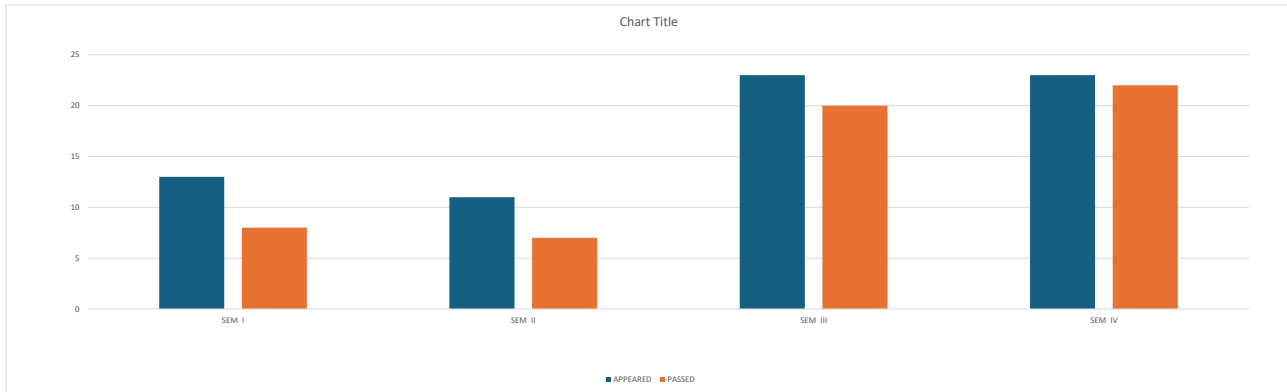

Academic Year 2020-21

SEMESTER	APPEARED	PASSED	PERCENTAGE
SEM I	31	29	93%
SEM II	31	30	97%
SEM III	34	34	100%
SEM IV	34	34	100%
SEM V	31	31	100%
SEM VI	31	31	100%

Academic Year 2021-22 MPCS

SEMESTER	APPEARED	PASSED	PERCENTAGE
SEM I	23	22	96%
SEM II	23	22	96%
SEM III	33	31	94%
SEM IV	32	32	100%
SEM V	31	21	68%
SEM VI	29	23	79.30%

Academic Year 2021-22 MSTCS

SEMESTER	APPEARED	PASSED	PERCENTAGE
SEM I	22	22	100%
SEM II	21	20	95.20%

Academic Year 2022-23 MPCS

SEMESTER	APPEARED	PASSED	PERCENTAGE
SEM I	13	8	61.50%
SEM II	11	7	63.60%
SEM III	23	20	87%
SEM IV	23	22	96%
SEM V			
SEM VI			