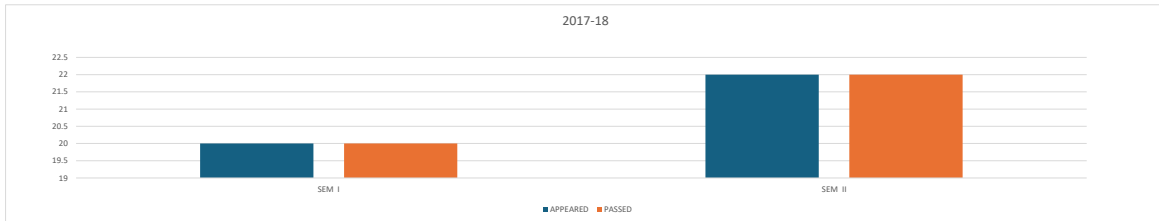

TELANGANA TRIBAL WELFARE RESIDENTIAL DEGREE COLLEGE (G) - MAHABUBABAD

**COMPUTER SCIENCE RESULT ANALYSIS**

Academic Year 2017- 18

SEMESTER	APPEARED	PASSED	PERCENTAGE
SEM I	20	20	100%
SEM II	22	22	100%

Academic Year 2018-19

SEMESTER	APPEARED	PASSED	PERCENTAGE
SEM I	31	31	100%
SEM II	31	31	100%
SEM III	18	18	100%
SEM IV	16	16	100%

Academic Year 2019-20

SEMESTER	APPEARED	PASSED	PERCENTAGE
SEM I	34	34	100%
SEM II	34	34	100%
SEM III	31	31	100%
SEM IV	31	31	100%
SEM V	15	15	100%
SEM VI	15	15	100%